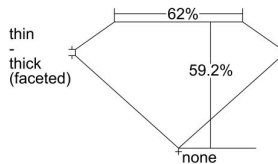

GIA®

FACSIMILE

GIA REPORT 6445393329

Verify this report at GIA.edu

GIA NATURAL DIAMOND DOSSIER®

August 25, 2022
GIA Report Number 6445393329
Shape and Cutting Style ..... Heart Brilliant
Measurements ..... 4.20 x 5.00 x 2.96 mm

GRADING RESULTS

Carat Weight ..... 0.37 carat
Color Grade ..... D
Clarity Grade SI1

ADDITIONAL GRADING INFORMATION

Polish ..... Excellent
Symmetry ..... Very Good
Fluorescence ..... Faint
Clarity Characteristics ..... Crystal, Knot
Inscription(s): GIA 6445393329

PROPORTIONS

Profile not to actual proportions

GRADING SCALES

GIA COLOR SCALE		GIA CLARITY SCALE			
COLORLESS	D	VERY VERY SLIGHTLY INCLUDED	FLAWLESS		
	E		INTERNALLY FLAWLESS		
	F	VERY SLIGHTLY INCLUDED	VVS₁		
	G		VVS₂		
	H		VS₁		
	NEAR COLORLESS	I	SLIGHTLY INCLUDED	VS₂	
		J		SI₁	
		FAINT	K	INCLUDED	SI₂
			L		I₁
			M		I₂
VERT LIGHT	N	LIGHT	I₃		
	O				
	P				
	Q				
	R