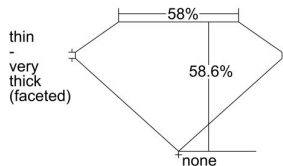

GIA®

FACSIMILE

GIA REPORT 6445080212

Verify this report at GIA.edu

GIA NATURAL DIAMOND DOSSIER®

July 18, 2022
GIA Report Number 6445080212
Shape and Cutting Style ..... Heart Brilliant
Measurements ..... 4.86 x 5.38 x 3.15 mm

GRADING RESULTS

Carat Weight ..... 0.49 carat
Color Grade ..... F
Clarity Grade VS1

ADDITIONAL GRADING INFORMATION

Polish ..... Excellent
Symmetry ..... Very Good
Fluorescence ..... None
Clarity Characteristics..... Crystal, Cloud, Indented Natural
Inscription(s): GIA 6445080212

PROPORTIONS

Profile not to actual proportions

GRADING SCALES

GIA COLOR SCALE		GIA CLARITY SCALE			
COLORLESS	D	VERY VERY SLIGHTLY INCLUDED	FLAWLESS		
	E		INTERNALLY FLAWLESS		
	F		VVS₁		
	G		VVS₂		
	NEAR COLORLESS	H	VERY SLIGHTLY INCLUDED	VS₁	
		I		VS₂	
		FAINT	J	SLIGHTLY INCLUDED	SI₁
			K		SI₂
	L		I₁		
	VERT LIGHT		M	INCLUDED	I₂
N			I₃		
O					
P					
LIGHT	Q				
	R				
	S				
	T				
	U				
	Z