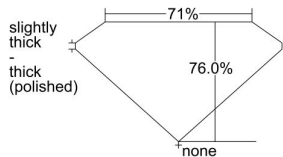

GIA®

FACSIMILE

GIA REPORT 6445021761

Verify this report at GIA.edu

GIA NATURAL DIAMOND DOSSIER®

July 13, 2022
GIA Report Number 6445021761
Shape and Cutting Style ..... Square Modified Brilliant
Measurements ..... 4.82 x 4.64 x 3.53 mm

GRADING RESULTS

Carat Weight ..... 0.70 carat
Color Grade ..... G
Clarity Grade SI1

ADDITIONAL GRADING INFORMATION

Polish ..... Excellent
Symmetry ..... Very Good
Fluorescence ..... None
Clarity Characteristics ..... Crystal
Inscription(s): GIA 6445021761

PROPORTIONS

Profile not to actual proportions

GRADING SCALES

GIA COLOR SCALE		GIA CLARITY SCALE			
COLORLESS	D	VERY VERY SLIGHTLY INCLUDED	FLAWLESS		
	E		INTERNALLY FLAWLESS		
	F		VVS₁		
	NEAR COLORLESS	G	VERY SLIGHTLY INCLUDED	VVS₂	
		H		VS₁	
		FANT	I	SLIGHTLY INCLUDED	VS₂
			J		SI₁
	LIGHT	K	INCLUDED	SI₂	
		L		I₁	
		M		I₂	
VERY LIGHT		N	INCLUDED	I₃	
		O			
		P			
LIGHT		Q			
		R			
	S				
	T				
	U				
	V				
	W				
	X				
	Y				
	Z