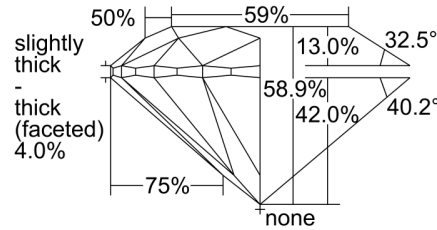

GIA NATURAL DIAMOND GRADING REPORT

October 21, 2022  
 GIA Report Number ..... 6442997770  
 Shape and Cutting Style ..... Round Brilliant  
 Measurements ..... 7.41 - 7.44 x 4.38 mm

GRADING RESULTS

Carat Weight ..... 1.50 carat  
 Color Grade ..... G  
 Clarity Grade ..... SI2  
 Cut Grade ..... Very Good

PROPORTIONS

Profile to actual proportions

CLARITY CHARACTERISTICS

KEY TO SYMBOLS\*

- Cloud
- Feather
- Crystal
- Needle
- Indented Natural
- Natural

\* Red symbols denote internal characteristics (inclusions). Green or black symbols denote external characteristics (blemishes). Diagram is an approximate representation of the diamond, and symbols shown indicate type, position, and approximate size of clarity characteristics. All clarity characteristics may not be shown. Details of finish are not shown.