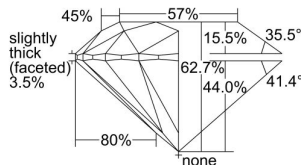

GIA®

FACSIMILE

GIA REPORT 6442887056

Verify this report at GIA.edu

GIA NATURAL DIAMOND DOSSIER®

October 04, 2022
GIA Report Number **6442887056**
Shape and Cutting Style ..... **Round Brilliant**
Measurements ..... **5.71 - 5.73 x 3.59 mm**

GRADING RESULTS

Carat Weight ..... **0.72 carat**
Color Grade ..... **J**
Clarity Grade **VVS1**
Cut Grade ..... **Excellent**

ADDITIONAL GRADING INFORMATION

Polish ..... **Excellent**
Symmetry ..... **Excellent**
Fluorescence ..... **Strong Blue**
Clarity Characteristics..... **Cloud, Surface Graining**
Inscription(s): **GIA 6442887056**

PROPORTIONS

GRADING SCALES

GIA COLOR SCALE	GIA CLARITY SCALE	GIA CUT SCALE
COLORESS	FLAWLESS	EXCELLENT
D	FLAWLESS	
E	INTERNALLY FLAWLESS	VERY GOOD
F	VVS₁	
G	VVS₂	GOOD
H	VS₁	
I	VS₂	FAIR
J	SI₁	
K	SI₂	POOR
L	I₁	
M	I₂	
N	I₃	
O		
P		
Q		
R		
S		
T		
U		
V		
W		
X		
Y		
Z