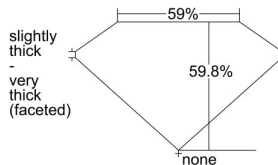

GIA®

FACSIMILE

GIA REPORT 6442584358

Verify this report at GIA.edu

GIA NATURAL DIAMOND DOSSIER®

September 05, 2022
GIA Report Number **6442584358**
Shape and Cutting Style ..... **Pear Brilliant**
Measurements ..... **6.73 x 4.20 x 2.51 mm**

GRADING RESULTS

Carat Weight ..... **0.42 carat**
Color Grade ..... **G**
Clarity Grade **VS1**

ADDITIONAL GRADING INFORMATION

Polish ..... **Excellent**
Symmetry ..... **Very Good**
Fluorescence ..... **None**
Clarity Characteristics ..... **Crystal, Pinpoint**
Inscription(s): **GIA 6442584358**

PROPORTIONS

Profile not to actual proportions

GRADING SCALES

GIA COLOR SCALE		GIA CLARITY SCALE			
COLORLESS	D	VERY SLIGHTLY INCLUDED	FLAWLESS		
	E		INTERNALLY FLAWLESS		
	F		VS₁		
	NEAR COLORLESS	G	VS₂		
		H	SLIGHTLY INCLUDED	SI₁	
		I		SI₂	
		FAINT	J	INCLUDED	I₁
			K		I₂
	L		I₃		
	VERT LIGHT		M	LIGHT	
N					
O					
P					
Q					
R