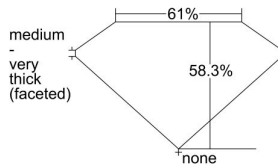

GIA®

FACSIMILE

GIA REPORT 6442212040

Verify this report at GIA.edu

GIA NATURAL DIAMOND DOSSIER®

August 02, 2022
GIA Report Number **6442212040**
Shape and Cutting Style ..... **Heart Brilliant**
Measurements ..... **4.94 x 5.67 x 3.31 mm**

GRADING RESULTS

Carat Weight ..... **0.52 carat**
Color Grade ..... **J**
Clarity Grade **S11**

ADDITIONAL GRADING INFORMATION

Polish ..... **Excellent**
Symmetry ..... **Very Good**
Fluorescence ..... **Faint**
Clarity Characteristics ..... **Feather**
Inscription(s): **GIA 6442212040**

PROPORTIONS

Profile not to actual proportions

GRADING SCALES

GIA COLOR SCALE		GIA CLARITY SCALE			
COLORLESS	D	VERY VERY SLIGHTLY INCLUDED	FLAWLESS		
	E		INTERNALLY FLAWLESS		
	F		VVS₁		
	NEAR COLORLESS	G	VERY SLIGHTLY INCLUDED	VVS₂	
		H		VS₁	
		FAINT	I	SLIGHTLY INCLUDED	VS₂
			J		S1₁
	K		S1₂		
	LIGHT		L	INCLUDED	I₁
			M		I₂
N			I₃		
O					
P					
Q					
R