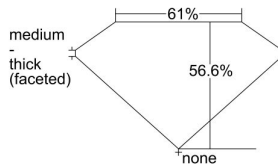

GIA®

FACSIMILE

GIA REPORT 6442198817

Verify this report at GIA.edu

GIA NATURAL DIAMOND DOSSIER®

July 29, 2022
GIA Report Number **6442198817**
Shape and Cutting Style ..... **Heart Brilliant**
Measurements ..... **5.36 x 6.37 x 3.60 mm**

GRADING RESULTS

Carat Weight ..... **0.72 carat**
Color Grade ..... **D**
Clarity Grade **VVS1**

ADDITIONAL GRADING INFORMATION

Polish ..... **Excellent**
Symmetry ..... **Excellent**
Fluorescence ..... **Faint**
Clarity Characteristics ..... **Pinpoint**
Inscription(s): GIA 6442198817

PROPORTIONS

Profile not to actual proportions

GRADING SCALES

GIA COLOR SCALE		GIA CLARITY SCALE	
COLORLESS	D	VERY VERY SLIGHTLY INCLUDED	FLAWLESS
	E		INTERNALLY FLAWLESS
	F		VVS₁
	G		VVS₂
	H		VS₁
	I		VS₂
	J		SI₁
	K		SI₂
	L		I₁
	M		I₂
NEAR COLORLESS	N	SLIGHTLY INCLUDED	I₃
	O		
	P		
	Q		
FAINT	R		
	S		
	T		
	U		
VERT LIGHT	V		
	W		
	X		
	Y		
LIGHT	Z