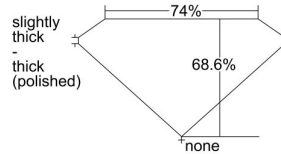

GIA®

FACSIMILE

GIA REPORT 6441951588

Verify this report at GIA.edu

GIA NATURAL DIAMOND DOSSIER®

October 20, 2022
GIA Report Number **6441951588**
Shape and Cutting Style ..... **Square Modified Brilliant**
Measurements ..... **4.25 x 4.13 x 2.83 mm**

GRADING RESULTS

Carat Weight ..... **0.41 carat**
Color Grade ..... **E**
Clarity Grade **S12**

ADDITIONAL GRADING INFORMATION

Polish ..... **Very Good**
Symmetry ..... **Very Good**
Fluorescence ..... **None**
Clarity Characteristics ..... **Crystal, Cloud**
Inscription(s): **GIA 6441951588**

PROPORTIONS

Profile not to actual proportions

GRADING SCALES

GIA COLOR SCALE		GIA CLARITY SCALE			
COLORLESS	D	VERY VERY SLIGHTLY INCLUDED	FLAWLESS		
	E		INTERNALLY FLAWLESS		
	F	VERY SLIGHTLY INCLUDED	VVS₁		
	G		VVS₂		
	H		VS₁		
	NEAR COLORLESS	I	SLIGHTLY INCLUDED	VS₂	
		J		S1₁	
		FAINT	K	INCLUDED	S1₂
			L		I₁
			M		I₂
VERT LIGHT	N	LIGHT	I₃		
	O				
	P				
	Q				
	R				
	S				
LIGHT	T				
	U				
	V				
	W				
	X				
	Y				
	Z