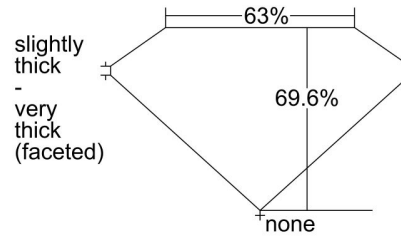

**GIA NATURAL DIAMOND GRADING REPORT**

September 22, 2022

GIA Report Number ..... 6441753426

Shape and Cutting Style ..... Cushion Modified Brilliant

Measurements ..... 6.77 x 6.31 x 4.39 mm

**GRADING RESULTS**

Carat Weight ..... 1.71 carat

Color Grade ..... H

Clarity Grade ..... VS1

**ADDITIONAL GRADING INFORMATION**

Polish ..... Excellent

Symmetry ..... Excellent

Fluorescence ..... None

Inscription(s): GIA 6441753426

**PROPORTIONS**

Profile not to actual proportions

**CLARITY CHARACTERISTICS**

**KEY TO SYMBOLS\***
 Feather

\* Red symbols denote internal characteristics (inclusions). Green or black symbols denote external characteristics (blemishes). Diagram is an approximate representation of the diamond, and symbols shown indicate type, position, and approximate size of clarity characteristics. All clarity characteristics may not be shown. Details of finish are not shown.