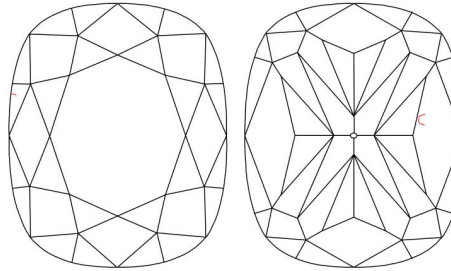

**GIA NATURAL DIAMOND GRADING REPORT**

September 22, 2022

GIA Report Number ..... 6441753426

Shape and Cutting Style ..... Cushion Modified Brilliant

Measurements ..... 6.77 x 6.31 x 4.39 mm

**GRADING RESULTS**

Carat Weight ..... 1.71 carat

Color Grade ..... H

Clarity Grade ..... VS1

**ADDITIONAL GRADING INFORMATION**

Polish ..... Excellent

Symmetry ..... Excellent

Fluorescence ..... None

Inscription(s): GIA 6441753426

**PROPORTIONS**

Profile not to actual proportions

**CLARITY CHARACTERISTICS**

**KEY TO SYMBOLS\***
 Feather

\* Red symbols denote internal characteristics (inclusions). Green or black symbols denote external characteristics (blemishes). Diagram is an approximate representation of the diamond, and symbols shown indicate type, position, and approximate size of clarity characteristics. All clarity characteristics may not be shown. Details of finish are not shown.