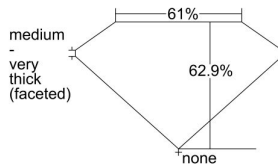

GIA®

FACSIMILE

GIA REPORT 6441547587

Verify this report at GIA.edu

GIA NATURAL DIAMOND DOSSIER®

September 01, 2022
GIA Report Number **6441547587**
Shape and Cutting Style ..... **Pear Brilliant**
Measurements ..... **8.29 x 4.79 x 3.02 mm**

GRADING RESULTS

Carat Weight ..... **0.72 carat**
Color Grade ..... **D**
Clarity Grade **S11**

ADDITIONAL GRADING INFORMATION

Polish ..... **Excellent**
Symmetry ..... **Very Good**
Fluorescence ..... **None**
Clarity Characteristics ..... **Crystal**
Inscription(s): **GIA 6441547587**

PROPORTIONS

Profile not to actual proportions

GRADING SCALES

GIA COLOR SCALE		GIA CLARITY SCALE			
COLORLESS	D	VERY VERY SLIGHTLY INCLUDED	FLAWLESS		
	E		INTERNALLY FLAWLESS		
	F	VERY SLIGHTLY INCLUDED	VVS₁		
	G		VVS₂		
	H		VS₁		
	NEAR COLORLESS	I	SLIGHTLY INCLUDED	VS₂	
		J		S1₁	
		FAINT	K	INCLUDED	S1₂
			L		I₁
			M		I₂
VERT LIGHT	N	LIGHT	I₃		
	O				
	P				
	Q				
	R				
	S				
	T				
U					
V					
W					
X					
Y					
Z