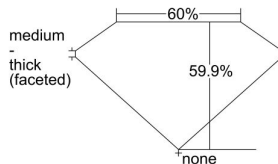

GIA®

FACSIMILE

GIA REPORT 6435689460

Verify this report at GIA.edu

GIA NATURAL DIAMOND DOSSIER®

June 10, 2022
GIA Report Number 6435689460
Shape and Cutting Style ..... Pear Brilliant
Measurements ..... 6.32 x 3.66 x 2.20 mm

GRADING RESULTS

Carat Weight ..... 0.30 carat
Color Grade ..... D
Clarity Grade VS1

ADDITIONAL GRADING INFORMATION

Polish ..... Excellent
Symmetry ..... Excellent
Fluorescence ..... None
Clarity Characteristics ..... Crystal, Pinpoint
Inscription(s): GIA 6435689460

PROPORTIONS

Profile not to actual proportions

GRADING SCALES

GIA COLOR SCALE		GIA CLARITY SCALE			
COLORLESS	D	VERY VERY SLIGHTLY INCLUDED	FLAWLESS		
	E		INTERNALLY FLAWLESS		
	F	VERY SLIGHTLY INCLUDED	VS₁		
	G		VS₂		
	H		VS₁		
	NEAR COLORLESS	I	SLIGHTLY INCLUDED	VS₂	
		J		SI₁	
		FAINT	K	INCLUDED	SI₂
			L		I₁
			M		I₂
VERT LIGHT	N	LIGHT	I₃		
	O				
	P				
	Q				
	R				
	S				
	T