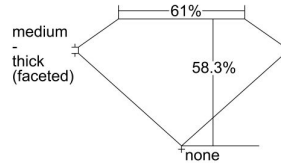

GIA®

FACSIMILE

GIA REPORT 6435584337

Verify this report at GIA.edu

GIA NATURAL DIAMOND DOSSIER®

June 07, 2022
GIA Report Number **6435584337**
Shape and Cutting Style ..... **Heart Brilliant**
Measurements ..... **5.55 x 6.06 x 3.53 mm**

GRADING RESULTS

Carat Weight ..... **0.70 carat**
Color Grade ..... **D**
Clarity Grade **VS1**

ADDITIONAL GRADING INFORMATION

Polish ..... **Excellent**
Symmetry ..... **Excellent**
Fluorescence ..... **None**
Clarity Characteristics..... **Crystal, Feather, Pinpoint**
Inscription(s): **GIA 6435584337**

PROPORTIONS

Profile not to actual proportions

GRADING SCALES

GIA COLOR SCALE		GIA CLARITY SCALE			
COLORLESS	D	VERY VERY SLIGHTLY INCLUDED	FLAWLESS		
	E		INTERNALLY FLAWLESS		
	F	VERY SLIGHTLY INCLUDED	VS₁		
	G		VS₂		
	H		VS₁		
	NEAR COLORLESS	I	SLIGHTLY INCLUDED	VS₂	
		J		SI₁	
		FAINT	K	INCLUDED	SI₂
			L		I₁
			M		I₂
VERT LIGHT	N	LIGHT	I₃		
	O				
	P				
	Q				
	R