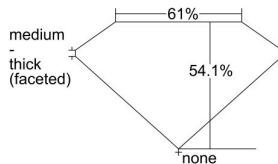

GIA®

FACSIMILE

GIA REPORT 6435541543

Verify this report at GIA.edu

GIA NATURAL DIAMOND DOSSIER®

May 26, 2022
GIA Report Number 6435541543
Shape and Cutting Style ..... Heart Brilliant
Measurements ..... 5.82 x 6.39 x 3.45 mm

GRADING RESULTS

Carat Weight ..... 0.76 carat
Color Grade ..... D
Clarity Grade VS1

ADDITIONAL GRADING INFORMATION

Polish ..... Excellent
Symmetry ..... Excellent
Fluorescence ..... None
Clarity Characteristics ..... Crystal, Needle, Pinpoint
Inscription(s): GIA 6435541543

PROPORTIONS

Profile not to actual proportions

GRADING SCALES

GIA COLOR SCALE		GIA CLARITY SCALE			
COLORLESS	D	VERY VERY SLIGHTLY INCLUDED	FLAWLESS		
	E		INTERNALLY FLAWLESS		
	F		VVS₁		
	NEAR COLORLESS	G	VERY SLIGHTLY INCLUDED	VVS₂	
		H		VS₁	
		FANT	I	SLIGHTLY INCLUDED	VS₂
			J		SI₁
	LIGHT	K	INCLUDED	SI₂	
		L		I₁	
		M		I₂	
VERY LIGHT		N	INCLUDED	I₃	
		O			
		P			
COLORLESS		Q			
		R			
	S				
	T				
	U				
	V				
	W				
	X				
	Y				
	Z