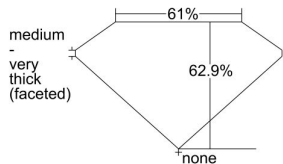

GIA®

FACSIMILE

GIA REPORT 6435139162

Verify this report at GIA.edu

GIA NATURAL DIAMOND DOSSIER®

April 21, 2022
GIA Report Number **6435139162**
Shape and Cutting Style ..... **Pear Brilliant**
Measurements ..... **6.68 x 3.93 x 2.47 mm**

GRADING RESULTS

Carat Weight ..... **0.41 carat**
Color Grade ..... **F**
Clarity Grade **VS1**

ADDITIONAL GRADING INFORMATION

Polish ..... **Excellent**
Symmetry ..... **Excellent**
Fluorescence ..... **None**
Clarity Characteristics..... **Crystal, Cavity, Pinpoint, Needle**
Inscription(s): **GIA 6435139162**

PROPORTIONS

Profile not to actual proportions

GRADING SCALES

GIA COLOR SCALE		GIA CLARITY SCALE			
COLORLESS	D	VERY VERY SLIGHTLY INCLUDED	FLAWLESS		
	E		INTERNALLY FLAWLESS		
	F	VERY SLIGHTLY INCLUDED	VS₁		
	G		VS₂		
	H		VS₁		
	NEAR COLORLESS	I	SLIGHTLY INCLUDED	SI₁	
		J		SI₂	
		FAINT	K	INCLUDED	I₁
			L		I₂
			M		I₃
VERT LIGHT	N				
	O				
	P				
	Q				
	R				
	S				
	T				
LIGHT	U				
	V				
	W				
	X				
Y					
Z