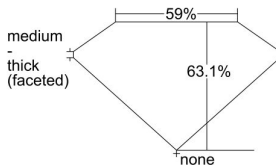

GIA®

FACSIMILE

GIA REPORT 6432984876

Verify this report at GIA.edu

GIA NATURAL DIAMOND DOSSIER®

July 20, 2022
GIA Report Number **6432984876**
Shape and Cutting Style ..... **Oval Brilliant**
Measurements ..... **5.67 x 3.78 x 2.38 mm**

GRADING RESULTS

Carat Weight ..... **0.32 carat**
Color Grade ..... **G**
Clarity Grade **VVS2**

ADDITIONAL GRADING INFORMATION

Polish ..... **Excellent**
Symmetry ..... **Excellent**
Fluorescence ..... **Faint**
Clarity Characteristics..... **Pinpoint, Indented Natural, Surface Graining**

Inscription(s): GIA 6432984876

PROPORTIONS

Profile not to actual proportions

GRADING SCALES

GIA COLOR SCALE		GIA CLARITY SCALE	
COLORLESS	D	VERY VERY SLIGHTLY INCLUDED	FLAWLESS
	E		INTERNALLY FLAWLESS
	F		VVS₁
	G		VVS₂
	H		VS₁
	I		VS₂
	J		SI₁
	K		SI₂
	L		I₁
	M		I₂
NEAR COLORLESS	N	SLIGHTLY INCLUDED	I₃
	O		
	P		
	Q		
FAINT	R		
	S		
	T		
	U		
VERT LIGHT	V		
	W		
	X		
	Y		
LIGHT	Z