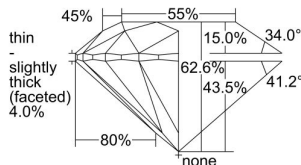

GIA®

FACSIMILE

GIA REPORT 6432934591

Verify this report at GIA.edu

GIA NATURAL DIAMOND DOSSIER®

July 06, 2022
GIA Report Number **6432934591**
Shape and Cutting Style ..... **Round Brilliant**
Measurements ..... **4.25 - 4.29 x 2.68 mm**

GRADING RESULTS

Carat Weight ..... **0.30 carat**
Color Grade ..... **E**
Clarity Grade **I1**
Cut Grade ..... **Excellent**

ADDITIONAL GRADING INFORMATION

Polish ..... **Excellent**
Symmetry ..... **Excellent**
Fluorescence ..... **None**
Clarity Characteristics..... **Feather, Cloud**
Inscription(s): **GIA 6432934591**

PROPORTIONS

Profile to actual proportions