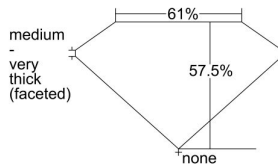

GIA®

FACSIMILE

GIA REPORT 6432796753

Verify this report at GIA.edu

GIA NATURAL DIAMOND DOSSIER®

June 22, 2022
GIA Report Number **6432796753**
Shape and Cutting Style ..... **Heart Brilliant**
Measurements ..... **5.30 x 6.26 x 3.60 mm**

GRADING RESULTS

Carat Weight ..... **0.71 carat**
Color Grade ..... **D**
Clarity Grade **S12**

ADDITIONAL GRADING INFORMATION

Polish ..... **Excellent**
Symmetry ..... **Very Good**
Fluorescence ..... **None**
Clarity Characteristics..... **Crystal, Feather, Cavity**
Inscription(s): **GIA 6432796753**

PROPORTIONS

Profile not to actual proportions

GRADING SCALES

GIA COLOR SCALE		GIA CLARITY SCALE			
COLORLESS	D	VERY VERY SLIGHTLY INCLUDED	FLAWLESS		
	E		INTERNALLY FLAWLESS		
	F	VERY SLIGHTLY INCLUDED	VVS₁		
	G		VVS₂		
	H		VS₁		
	NEAR COLORLESS	I	SLIGHTLY INCLUDED	VS₂	
		J		S1₁	
		FAINT	K	INCLUDED	S1₂
			L		I₁
			M		I₂
VERT LIGHT	N	LIGHT	I₃		
	O				
	P				
	Q				
	R