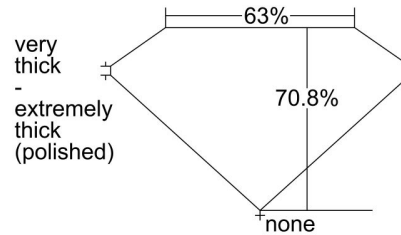

GIA NATURAL DIAMOND GRADING REPORT

June 29, 2022
GIA Report Number 6432786734
Shape and Cutting Style Square Emerald Cut
Measurements 5.72 x 5.45 x 3.86 mm

GRADING RESULTS

Carat Weight 1.20 carat
Color Grade I
Clarity Grade VS2

ADDITIONAL GRADING INFORMATION

Polish Excellent
Symmetry Very Good
Fluorescence None
Inscription(s): GIA 6432786734

Comments: Additional clouds are not shown. Pinpoints are not shown.

PROPORTIONS

Profile not to actual proportions

CLARITY CHARACTERISTICS

KEY TO SYMBOLS*

- Feather
- Cloud
- Needle

* Red symbols denote internal characteristics (inclusions). Green or black symbols denote external characteristics (blemishes). Diagram is an approximate representation of the diamond, and symbols shown indicate type, position, and approximate size of clarity characteristics. All clarity characteristics may not be shown. Details of finish are not shown.