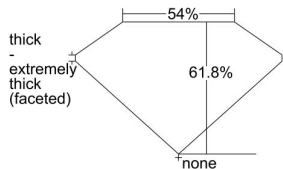

GIA®

FACSIMILE

GIA REPORT 6432634790

Verify this report at GIA.edu

GIA NATURAL DIAMOND DOSSIER®

June 06, 2022
GIA Report Number **6432634790**
Shape and Cutting Style ..... **Pear Brilliant**
Measurements ..... **7.04 x 4.39 x 2.72 mm**

GRADING RESULTS

Carat Weight ..... **0.51 carat**
Color Grade ..... **G**
Clarity Grade **S11**

ADDITIONAL GRADING INFORMATION

Polish ..... **Good**
Symmetry ..... **Good**
Fluorescence ..... **None**
Clarity Characteristics ..... **Feather, Crystal**
Inspection(s): GIA 6432634790

PROPORTIONS

Profile not to actual proportions

GRADING SCALES

GIA COLOR SCALE		GIA CLARITY SCALE		
COLORLESS	D	VERY VERY SLIGHTLY INCLUDED	FLAWLESS	
	E		INTERNALLY FLAWLESS	
	F		VVS₁	
	G		VVS₂	
	NEAR COLORLESS	H	VERY SLIGHTLY INCLUDED	VS₁
		I		VS₂
		J	SLIGHTLY INCLUDED	S1₁
		K		S1₂
		L		I₁
		M		I₂
FAINT	N	INCLUDED	I₃	
	O			
	P			
	Q			
	R			
	S			
VERT LIGHT	T			
	U			
	V			
	W			
	X			
	Y			
LIGHT	Z