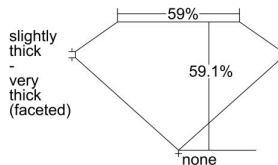

GIA®

FACSIMILE

GIA REPORT 6432594835

Verify this report at GIA.edu

GIA NATURAL DIAMOND DOSSIER®

June 02, 2022
GIA Report Number **6432594835**
Shape and Cutting Style ..... **Pear Brilliant**
Measurements ..... **6.26 x 3.66 x 2.17 mm**

GRADING RESULTS

Carat Weight ..... **0.30 carat**
Color Grade ..... **E**
Clarity Grade **VVS2**

ADDITIONAL GRADING INFORMATION

Polish ..... **Excellent**
Symmetry ..... **Very Good**
Fluorescence ..... **Faint**
Clarity Characteristics ..... **Feather, Pinpoint**
Inscription(s): **GIA 6432594835**

PROPORTIONS

Profile not to actual proportions

GRADING SCALES

GIA COLOR SCALE		GIA CLARITY SCALE			
COLORLESS	D	VERY VERY SLIGHTLY INCLUDED	FLAWLESS		
	E		INTERNALLY FLAWLESS		
	F		VVS₁		
	G		VVS₂		
	NEAR COLORLESS	H	VERY SLIGHTLY INCLUDED	VS₁	
		I		VS₂	
		FAINT	J	SLIGHTLY INCLUDED	SI₁
			K		SI₂
	L		I₁		
	VERT LIGHT		M	INCLUDED	I₂
N			I₃		
O					
P					
LIGHT	Q				
	R				
	S				
	T				
	U				
	Z