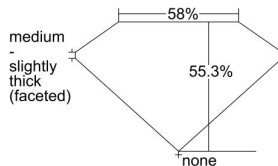

GIA®

FACSIMILE

GIA REPORT 6432510734

Verify this report at GIA.edu

GIA NATURAL DIAMOND DOSSIER®

May 24, 2022
GIA Report Number **6432510734**
Shape and Cutting Style ..... **Heart Brilliant**
Measurements ..... **5.65 x 6.23 x 3.44 mm**

GRADING RESULTS

Carat Weight ..... **0.71 carat**
Color Grade ..... **F**
Clarity Grade **S11**

ADDITIONAL GRADING INFORMATION

Polish ..... **Excellent**
Symmetry ..... **Excellent**
Fluorescence ..... **None**
Clarity Characteristics ..... **Feather, Cloud**
Inscription(s): **GIA 6432510734**

PROPORTIONS

Profile not to actual proportions

GRADING SCALES

GIA COLOR SCALE		GIA CLARITY SCALE		
NEAR COLORLESS	D	VERY VERY SLIGHTLY INCLUDED	FLAWLESS	
	E		INTERNALLY FLAWLESS	
	F		VVS₁	
	G		VVS₂	
	FAINT	H	VERY SLIGHTLY INCLUDED	VS₁
		I		VS₂
		J	SLIGHTLY INCLUDED	S1₁
		K		S1₂
	L	I₁		
	LIGHT	M	INCLUDED	I₂
N		I₃		
O				
P				
Q				
R