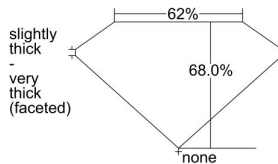

GIA®

FACSIMILE

GIA REPORT 6432342801

Verify this report at GIA.edu

GIA NATURAL DIAMOND DOSSIER®

May 10, 2022
GIA Report Number **6432342801**
Shape and Cutting Style ..... **Cushion Modified Brilliant**
Measurements ..... **4.20 x 3.99 x 2.71 mm**

GRADING RESULTS

Carat Weight ..... **0.40 carat**
Color Grade ..... **G**
Clarity Grade **VVS2**

ADDITIONAL GRADING INFORMATION

Polish ..... **Excellent**
Symmetry ..... **Very Good**
Fluorescence ..... **Faint**
Clarity Characteristics ..... **Pinpoint**
Inscription(s): **GIA 6432342801**

PROPORTIONS

Profile not to actual proportions

GRADING SCALES

GIA COLOR SCALE		GIA CLARITY SCALE	
COLORLESS	D	VERY VERY SLIGHTLY INCLUDED	FLAWLESS
	E		INTERNALLY FLAWLESS
	F		VVS₁
	G		VVS₂
	H		VS₁
	I		VS₂
	J		SI₁
	K		SI₂
	L		I₁
	M		I₂
NEAR COLORLESS	N	SLIGHTLY INCLUDED	I₃
	O		
	P		
	Q		
FAINT	R	INCLUDED	
	S		
	T		
	U		
	V		
	W		
	X		
	Y		
VERT LIGHT	Z