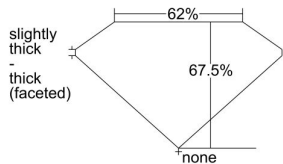

GIA®

FACSIMILE

GIA REPORT 6432237234

Verify this report at GIA.edu

GIA NATURAL DIAMOND DOSSIER®

April 28, 2022
GIA Report Number **6432237234**
Shape and Cutting Style ..... **Cushion Modified Brilliant**
Measurements ..... **4.95 x 4.25 x 2.87 mm**

GRADING RESULTS

Carat Weight ..... **0.51 carat**
Color Grade ..... **H**
Clarity Grade **VS2**

ADDITIONAL GRADING INFORMATION

Polish ..... **Excellent**
Symmetry ..... **Very Good**
Fluorescence ..... **None**
Clarity Characteristics..... **Cloud, Crystal**
Inscription(s): GIA 6432237234

PROPORTIONS

Profile not to actual proportions

GRADING SCALES

GIA COLOR SCALE		GIA CLARITY SCALE		
NEAR COLORLESS	D	VERY VERY SLIGHTLY INCLUDED	FLAWLESS	
	E		INTERNALLY FLAWLESS	
	F	VERY SLIGHTLY INCLUDED	VVS₁	
	G		VVS₂	
	H		VS₁	
	FAINT	I	SLIGHTLY INCLUDED	VS₂
		J		SI₁
		K	INCLUDED	SI₂
		L		I₁
		M		I₂
VERT LIGHT		N	INCLUDED	I₃
		O		
		P		
	Q			
	R			
	S			
LIGHT	T			
	U			
	V			
	W			
	X			
Y				
Z