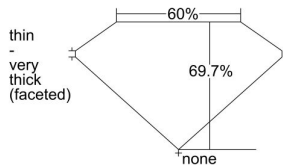

GIA®

FACSIMILE

GIA REPORT 6431680323

Verify this report at GIA.edu

GIA NATURAL DIAMOND DOSSIER®

June 09, 2022
GIA Report Number **6431680323**
Shape and Cutting Style ..... **Cushion Modified Brilliant**
Measurements ..... **5.09 x 4.43 x 3.09 mm**

GRADING RESULTS

Carat Weight ..... **0.59 carat**
Color Grade ..... **G**
Clarity Grade **S11**

ADDITIONAL GRADING INFORMATION

Polish ..... **Excellent**
Symmetry ..... **Very Good**
Fluorescence ..... **None**
Clarity Characteristics ..... **Crystal**
Inscription(s): **GIA 6431680323**

PROPORTIONS

Profile not to actual proportions

GRADING SCALES

GIA COLOR SCALE		GIA CLARITY SCALE			
COLORLESS	D	VERY VERY SLIGHTLY INCLUDED	FLAWLESS		
	E		INTERNALLY FLAWLESS		
	F		VVS₁		
	NEAR COLORLESS	G	VVS₂		
		H	VERY SLIGHTLY INCLUDED	VS₁	
		I		VS₂	
		FAINT	J	SLIGHTLY INCLUDED	S1₁
	K		S1₂		
	L		INCLUDED		I₁
	M			I₂	
N	I₃				
VERT LIGHT	O				
	P				
	Q				
	R				
	S				
	T				
	LIGHT	U			
V					
W					
X					
	Y				
	Z