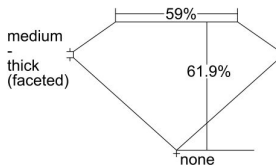

GIA®

FACSIMILE

GIA REPORT 6431542143

Verify this report at GIA.edu

GIA NATURAL DIAMOND DOSSIER®

May 30, 2022
GIA Report Number **6431542143**
Shape and Cutting Style ..... **Pear Brilliant**
Measurements ..... **6.58 x 4.06 x 2.51 mm**

GRADING RESULTS

Carat Weight ..... **0.40 carat**
Color Grade ..... **D**
Clarity Grade **VS1**

ADDITIONAL GRADING INFORMATION

Polish ..... **Excellent**
Symmetry ..... **Very Good**
Fluorescence ..... **None**
Clarity Characteristics ..... **Crystal, Pinpoint**
Inscription(s): **GIA 6431542143**

PROPORTIONS

Profile not to actual proportions

GRADING SCALES

GIA COLOR SCALE		GIA CLARITY SCALE			
COLORLESS	D	VERY VERY SLIGHTLY INCLUDED	FLAWLESS		
	E		INTERNALLY FLAWLESS		
	F		VVS₁		
	NEAR COLORLESS	G	VVS₂		
		H	VERY SLIGHTLY INCLUDED	VS₁	
		I		VS₂	
		FAINT	J	SLIGHTLY INCLUDED	SI₁
			K		SI₂
	L		INCLUDED		I₁
	M			I₂	
VERTICALLY LIGHT	N		Z	I₃	
	O				
	P				
	Q				
	R				
LIGHT	S				
	T				
	U				
	V				
	W				
	X				
	Y				
	Z