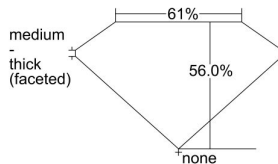

GIA®

FACSIMILE

GIA REPORT 6431526254

Verify this report at GIA.edu

GIA NATURAL DIAMOND DOSSIER®

May 25, 2022
GIA Report Number **6431526254**
Shape and Cutting Style ..... **Heart Brilliant**
Measurements ..... **5.58 x 6.12 x 3.43 mm**

GRADING RESULTS

Carat Weight ..... **0.72 carat**
Color Grade ..... **F**
Clarity Grade **VS1**

ADDITIONAL GRADING INFORMATION

Polish ..... **Excellent**
Symmetry ..... **Excellent**
Fluorescence ..... **None**
Clarity Characteristics..... **Feather, Cloud, Pinpoint**
Inscription(s): **GIA 6431526254**

PROPORTIONS

Profile not to actual proportions

GRADING SCALES

GIA COLOR SCALE		GIA CLARITY SCALE			
COLORLESS	D	VERY VERY SLIGHTLY INCLUDED	FLAWLESS		
	E		INTERNALLY FLAWLESS		
	F	VERY SLIGHTLY INCLUDED	VS₁		
	G		VS₂		
	H		VS₁		
	NEAR COLORLESS	I	SLIGHTLY INCLUDED	VS₂	
		J		SI₁	
		FAINT	K	INCLUDED	SI₂
			L		I₁
			M		I₂
VERT LIGHT	N	LIGHT	I₃		
	O				
	P				
	Q				
	R				
LIGHT	S				
	T				
	U				
	V				
	W				
X					
Y					
Z