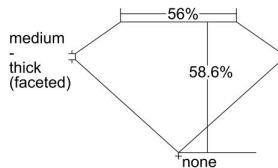

GIA®

FACSIMILE

GIA REPORT 6431341568

Verify this report at GIA.edu

GIA NATURAL DIAMOND DOSSIER®

May 16, 2022
GIA Report Number **6431341568**
Shape and Cutting Style ..... **Pear Brilliant**
Measurements ..... **6.29 x 3.75 x 2.20 mm**

GRADING RESULTS

Carat Weight ..... **0.31 carat**
Color Grade ..... **E**
Clarity Grade **VVS2**

ADDITIONAL GRADING INFORMATION

Polish ..... **Excellent**
Symmetry ..... **Good**
Fluorescence ..... **Faint**
Clarity Characteristics..... **Pinpoint, Cavity**
Inscription(s): **GIA 6431341568**

PROPORTIONS

Profile not to actual proportions

GRADING SCALES

GIA COLOR SCALE		GIA CLARITY SCALE			
COLORLESS	D	VERY VERY SLIGHTLY INCLUDED	FLAWLESS		
	E		INTERNALLY FLAWLESS		
	F	VERY SLIGHTLY INCLUDED	VVS₁		
	G		VVS₂		
	H		VS₁		
	NEAR COLORLESS	I	SLIGHTLY INCLUDED	VS₂	
		J		SI₁	
		FAINT	K	INCLUDED	SI₂
			L		I₁
			M		I₂
VERT LIGHT	N	LIGHT	I₃		
	O				
	P				
	Q				
	R