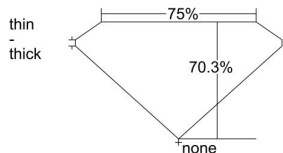

GIA®

FACSIMILE

GIA REPORT 6431327879

Verify this report at GIA.edu

GIA NATURAL DIAMOND DOSSIER®

May 06, 2022
GIA Report Number 6431327879
Shape and Cutting Style ..... Square Modified Brilliant
Measurements ..... 4.18 x 4.12 x 2.89 mm

GRADING RESULTS

Carat Weight ..... 0.40 carat
Color Grade ..... D
Clarity Grade VS1

ADDITIONAL GRADING INFORMATION

Polish ..... Excellent
Symmetry ..... Good
Fluorescence ..... Faint
Clarity Characteristics ..... Crystal
Inscription(s): GIA 6431327879

PROPORTIONS

Profile not to actual proportions

GRADING SCALES

GIA COLOR SCALE		GIA CLARITY SCALE			
COLORLESS	D	VERY VERY SLIGHTLY INCLUDED	FLAWLESS		
	E		INTERNALLY FLAWLESS		
	F	VERY SLIGHTLY INCLUDED	VS₁		
	G		VS₂		
	H		VS₁		
	NEAR COLORLESS	I	SLIGHTLY INCLUDED	VS₂	
		J		SI₁	
		FAINT	K	INCLUDED	SI₂
			L		I₁
			M		I₂
VERTICALLY LIGHT	N	LIGHT	I₃		
	O				
	P				
	Q				
	R				
	S				
	T