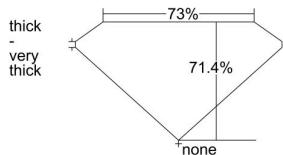

GIA®

FACSIMILE

GIA REPORT 6431108983

Verify this report at GIA.edu

GIA NATURAL DIAMOND DOSSIER®

April 29, 2022
GIA Report Number **6431108983**
Shape and Cutting Style ..... **Square Modified Brilliant**
Measurements ..... **4.19 x 4.11 x 2.93 mm**

GRADING RESULTS

Carat Weight ..... **0.42 carat**
Color Grade ..... **F**
Clarity Grade **S11**

ADDITIONAL GRADING INFORMATION

Polish ..... **Excellent**
Symmetry ..... **Good**
Fluorescence ..... **None**
Clarity Characteristics ..... **Crystal**
Inscription(s): GIA 6431108983

PROPORTIONS

Profile not to actual proportions

GRADING SCALES

GIA COLOR SCALE		GIA CLARITY SCALE			
COLORLESS	D	VERY VERY SLIGHTLY INCLUDED	FLAWLESS		
	E		INTERNALLY FLAWLESS		
	F		VVS₁		
	NEAR COLORLESS	G	VERY SLIGHTLY INCLUDED	VVS₂	
		H		VS₁	
		FAINT	I	SLIGHTLY INCLUDED	VS₂
			J		S1₁
			K		S1₂
	LIGHT	L	INCLUDED	I₁	
		M		I₂	
N		I₃			
O					
P					
Q					
R