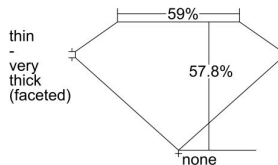

GIA®

FACSIMILE

GIA REPORT 6431098864

Verify this report at GIA.edu

GIA NATURAL DIAMOND DOSSIER®

April 27, 2022
GIA Report Number 6431098864
Shape and Cutting Style ..... Heart Brilliant
Measurements ..... 5.55 x 6.22 x 3.59 mm

GRADING RESULTS

Carat Weight ..... 0.75 carat
Color Grade ..... F
Clarity Grade VS1

ADDITIONAL GRADING INFORMATION

Polish ..... Excellent
Symmetry ..... Very Good
Fluorescence ..... None
Clarity Characteristics ..... Indented Natural, Pinpoint
Inscription(s): GIA 6431098864

PROPORTIONS

Profile not to actual proportions

GRADING SCALES

GIA COLOR SCALE		GIA CLARITY SCALE	
COLORLESS	D	VERY VERY SLIGHTLY INCLUDED	FLAWLESS
	E		INTERNALLY FLAWLESS
	F		VVS₁
	G		VVS₂
	H		VS₁
	I		VS₂
	J		SI₁
	K		SI₂
	L		I₁
	M		I₂
NEAR COLORLESS	N	SLIGHTLY INCLUDED	I₃
	O		
	P		
	Q		
FAINT	R		
	S		
	T		
	U		
VERY LIGHT	V		
	W		
	X		
	Y		
LIGHT	Z