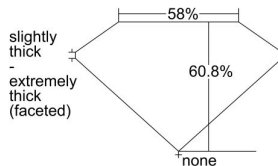

GIA®

FACSIMILE

GIA REPORT 6425711634

Verify this report at GIA.edu

GIA NATURAL DIAMOND DOSSIER®

March 21, 2022
GIA Report Number 6425711634
Shape and Cutting Style ..... Pear Brilliant
Measurements ..... 8.35 x 5.16 x 3.13 mm

GRADING RESULTS

Carat Weight ..... 0.80 carat
Color Grade ..... H
Clarity Grade VVS1

ADDITIONAL GRADING INFORMATION

Polish ..... Excellent
Symmetry ..... Very Good
Fluorescence ..... None
Clarity Characteristics. Cloud, Internal Graining, Feather, Surface Graining

Inscription(s): GIA 6425711634

PROPORTIONS

Profile not to actual proportions

GRADING SCALES

GIA COLOR SCALE		GIA CLARITY SCALE			
COLORLESS	D	VERY VERY SLIGHTLY INCLUDED	FLAWLESS		
	E		INTERNALLY FLAWLESS		
	F		VVS₁		
	NEAR COLORLESS	G	VVS₂		
		H	VERY SLIGHTLY INCLUDED	VS₁	
		I		VS₂	
		FAINT	J	SLIGHTLY INCLUDED	SI₁
			K		SI₂
	L		INCLUDED		I₁
	M			I₂	
N	I₃				
VERT LIGHT	O				
	P				
	Q				
	R				
	LIGHT	S			
		T			
U					
V					
W					
X					
Y					
Z