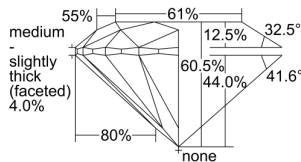

GIA®

FACSIMILE

GIA REPORT 6425481624

Verify this report at GIA.edu

GIA NATURAL DIAMOND DOSSIER®

March 22, 2022
GIA Report Number **6425481624**
Shape and Cutting Style ..... **Round Brilliant**
Measurements ..... **4.33 - 4.35 x 2.63 mm**

GRADING RESULTS

Carat Weight ..... **0.30 carat**
Color Grade ..... **F**
Clarity Grade **S12**
Cut Grade ..... **Excellent**

ADDITIONAL GRADING INFORMATION

Polish ..... **Excellent**
Symmetry ..... **Very Good**
Fluorescence ..... **None**
Clarity Characteristics ..... **Crystal, Cloud**
Inscription(s): **GIA 6425481624**

PROPORTIONS

Profile to actual proportions

GRADING SCALES

GIA COLOR SCALE	GIA CLARITY SCALE	GIA CUT SCALE	
D	FLAWLESS	EXCELLENT	
E	INTERNALLY FLAWLESS		
F		VVS₁	VERY GOOD
G	VVS₂		
H	VS₁	GOOD	
I	VS₂		
J	S1₁	FAIR	
K	S1₂		
L	I₁	POOR	
M	I₂		
N	I₃		
O			
P			
Q			
R			
S			
T			
U			
V			
W			
X			
Y			
Z