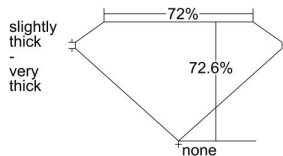

GIA®

FACSIMILE

GIA REPORT 6425104944

Verify this report at GIA.edu

GIA NATURAL DIAMOND DOSSIER®

January 25, 2022
GIA Report Number **6425104944**
Shape and Cutting Style ..... **Square Modified Brilliant**
Measurements ..... **4.87 x 4.79 x 3.47 mm**

GRADING RESULTS

Carat Weight ..... **0.72 carat**
Color Grade ..... **F**
Clarity Grade **VS1**

ADDITIONAL GRADING INFORMATION

Polish ..... **Excellent**
Symmetry ..... **Very Good**
Fluorescence ..... **None**
Clarity Characteristics.....**Crystal, Cloud, Feather, Pinpoint**
Inscription(s): **GIA 6425104944**

PROPORTIONS

Profile not to actual proportions

GRADING SCALES

GIA COLOR SCALE		GIA CLARITY SCALE			
COLORLESS	D	VERY VERY SLIGHTLY INCLUDED	FLAWLESS		
	E		INTERNALLY FLAWLESS		
	F	VERY SLIGHTLY INCLUDED	VVS₁		
	G		VVS₂		
	H		VS₁		
	NEAR COLORLESS	I	SLIGHTLY INCLUDED	VS₂	
		J		SI₁	
		FAINT	K	INCLUDED	SI₂
			L		I₁
			M		I₂
VERT LIGHT	N	LIGHT	I₃		
	O				
	P				
	Q				
	R