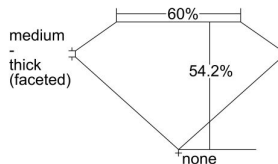

GIA®

FACSIMILE

GIA REPORT 6422667850

Verify this report at GIA.edu

GIA NATURAL DIAMOND DOSSIER®

March 16, 2022
GIA Report Number 6422667850
Shape and Cutting Style ..... Heart Brilliant
Measurements ..... 4.74 x 5.16 x 2.80 mm

GRADING RESULTS

Carat Weight ..... 0.42 carat
Color Grade ..... H
Clarity Grade VS1

ADDITIONAL GRADING INFORMATION

Polish ..... Excellent
Symmetry ..... Very Good
Fluorescence ..... None
Clarity Characteristics ..... Feather, Pinpoint
Inscription(s): GIA 6422667850

PROPORTIONS

Profile not to actual proportions

GRADING SCALES

GIA COLOR SCALE		GIA CLARITY SCALE			
COLORLESS	D	VERY VERY SLIGHTLY INCLUDED	FLAWLESS		
	E		INTERNALLY FLAWLESS		
	F	VERY SLIGHTLY INCLUDED	VVS₁		
	G		VVS₂		
	H		VS₁		
	NEAR COLORLESS	I	SLIGHTLY INCLUDED	VS₂	
		J		SI₁	
		FAINT	K	INCLUDED	SI₂
			L		I₁
			M		I₂
VERT LIGHT			N	INCLUDED	I₃
	O				
	P				
	Q				
LIGHT	R				
	S				
	T				
	U				
	V				
	Z