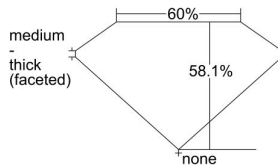

GIA®

FACSIMILE

GIA REPORT 6421763303

Verify this report at GIA.edu

GIA NATURAL DIAMOND DOSSIER®

March 24, 2022
GIA Report Number **6421763303**
Shape and Cutting Style ..... **Heart Brilliant**
Measurements ..... **5.33 x 6.24 x 3.63 mm**

GRADING RESULTS

Carat Weight ..... **0.71 carat**
Color Grade ..... **D**
Clarity Grade **VS1**

ADDITIONAL GRADING INFORMATION

Polish ..... **Excellent**
Symmetry ..... **Excellent**
Fluorescence ..... **None**
Clarity Characteristics ..... **Feather, Pinpoint**
Inscription(s): **GIA 6421763303**

PROPORTIONS

Profile not to actual proportions

GRADING SCALES

GIA COLOR SCALE		GIA CLARITY SCALE			
COLORLESS	D	VERY VERY SLIGHTLY INCLUDED	FLAWLESS		
	E		INTERNALLY FLAWLESS		
	F	VERY SLIGHTLY INCLUDED	VVS₁		
	G		VVS₂		
	H		VS₁		
	NEAR COLORLESS	I	SLIGHTLY INCLUDED	VS₂	
		J		SI₁	
		FAINT	K	INCLUDED	SI₂
			L		I₁
			M		I₂
VERTICALLY LIGHT	N	INCLUDED	I₃		
	O				
	P				
	Q				
	R				
LIGHT	S				
	T				
	U				
	V				
	W				
X					
Y					
Z