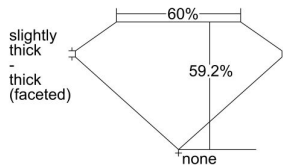

GIA®

FACSIMILE

GIA REPORT 6415059788

Verify this report at GIA.edu

GIA NATURAL DIAMOND DOSSIER®

December 01, 2021
GIA Report Number 6415059788
Shape and Cutting Style ..... Pear Brilliant
Measurements ..... 6.28 x 3.66 x 2.17 mm

GRADING RESULTS

Carat Weight ..... 0.31 carat
Color Grade ..... E
Clarity Grade VS1

ADDITIONAL GRADING INFORMATION

Polish ..... Excellent
Symmetry ..... Good
Fluorescence ..... None
Clarity Characteristics..... Crystal, Feather, Pinpoint, Cloud
Inscription(s): GIA 6415059788

PROPORTIONS

Profile not to actual proportions

GRADING SCALES

GIA COLOR SCALE		GIA CLARITY SCALE			
COLORLESS	D	VERY VERY SLIGHTLY INCLUDED	FLAWLESS		
	E		INTERNALLY FLAWLESS		
	F	VERY SLIGHTLY INCLUDED	VS₁		
	G		VS₂		
	H		VS₁		
	NEAR COLORLESS	I	SLIGHTLY INCLUDED	VS₂	
		J		SI₁	
		FAINT	K	INCLUDED	SI₂
			L		I₁
			M		I₂
VERT LIGHT	N	LIGHT	I₃		
	O				
	P				
	Q				
	R