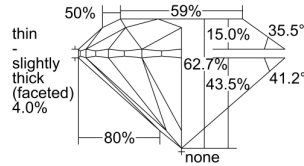

GIA®

FACSIMILE

GIA REPORT

6412771646

Verify this report at GIA.edu

GIA NATURAL DIAMOND DOSSIER®

December 24, 2021
GIA Report Number **6412771646**
Shape and Cutting Style ..... **Round Brilliant**
Measurements ..... **4.23 - 4.26 x 2.66 mm**

GRADING RESULTS

Carat Weight ..... **0.30 carat**
Color Grade ..... **I**
Clarity Grade **S12**
Cut Grade ..... **Excellent**

ADDITIONAL GRADING INFORMATION

Polish ..... **Excellent**
Symmetry ..... **Very Good**
Fluorescence ..... **None**
Clarity Characteristics..... **Cloud, Feather**
Inscription(s): **GIA 6412771646**

PROPORTIONS

Profile to actual proportions

GRADING SCALES

GIA COLOR SCALE	GIA CLARITY SCALE	GIA CUT SCALE	
D	FLAWLESS	EXCELLENT	
E	INTERNALLY FLAWLESS		
F		VVS₁	VERY GOOD
G	VVS₂		
H	VS₁	GOOD	
I	VS₂		
J	S1₁	FAIR	
K	S1₂		
L	I₁	POOR	
M	I₂		
N	I₃		
O			
P			
Q			
R			
S			
T			
U			
V			
W			
X			
Y			
Z