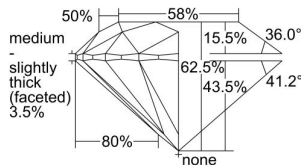

GIA®

FACSIMILE

GIA REPORT 6412273444

Verify this report at GIA.edu

GIA NATURAL DIAMOND DOSSIER®

November 15, 2021
GIA Report Number **6412273444**
Shape and Cutting Style ..... **Round Brilliant**
Measurements ..... **5.04 - 5.07 x 3.16 mm**

GRADING RESULTS

Carat Weight ..... **0.50 carat**
Color Grade ..... **L**
Clarity Grade **S11**
Cut Grade ..... **Excellent**

ADDITIONAL GRADING INFORMATION

Polish ..... **Excellent**
Symmetry ..... **Excellent**
Fluorescence ..... **Faint**
Clarity Characteristics..... **Cloud, Crystal**
Inscription(s): **GIA 6412273444**

PROPORTIONS

Profile to actual proportions

GRADING SCALES

GIA COLOR SCALE

COLORED	D
	E
	F
	G
	H
	I
	J
NEAR COLORLESS	K
	L
Faint	M
	N
	O
	P
Very Light	Q
	R
	S
	T
	U
	V
	W
	X
	Y
Light	Z

GIA CLARITY SCALE

VERY VERY SLIGHTLY INCLUDED	FLAWLESS
	INTERNALLY FLAWLESS
VERY SLIGHTLY INCLUDED	VVS₁
	VVS₂
SLIGHTLY INCLUDED	VS₁
	VS₂
INCLUDED	S1₁
	S1₂
	I₁
	I₂
	I₃

GIA CUT SCALE

EXCELLENT
VERY GOOD
GOOD
FAIR
POOR