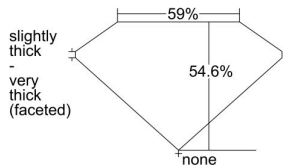

GIA®

FACSIMILE

GIA REPORT 6412149558

Verify this report at GIA.edu

GIA NATURAL DIAMOND DOSSIER®

December 06, 2021
GIA Report Number 6412149558
Shape and Cutting Style ..... Heart Brilliant
Measurements ..... 4.43 x 5.10 x 2.79 mm

GRADING RESULTS

Carat Weight ..... 0.36 carat
Color Grade ..... G
Clarity Grade VS1

ADDITIONAL GRADING INFORMATION

Polish ..... Very Good
Symmetry ..... Good
Fluorescence ..... Faint
Clarity Characteristics..... Crystal, Feather, Needle, Pinpoint
Inscription(s): GIA 6412149558

PROPORTIONS

Profile not to actual proportions

GRADING SCALES

GIA COLOR SCALE		GIA CLARITY SCALE			
COLORLESS	D	VERY VERY SLIGHTLY INCLUDED	FLAWLESS		
	E		INTERNALLY FLAWLESS		
	F	VERY SLIGHTLY INCLUDED	VS₁		
	G		VS₂		
	H		VS₁		
	NEAR COLORLESS	I	SLIGHTLY INCLUDED	VS₂	
		J		SI₁	
		FAINT	K	INCLUDED	SI₂
			L		I₁
			M		I₂
VERT LIGHT	N	LIGHT	I₃		
	O				
	P				
	Q				
	R