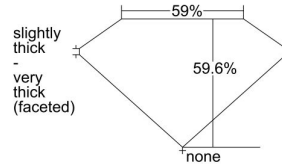

GIA®

FACSIMILE

GIA REPORT 6412058121

Verify this report at GIA.edu

GIA NATURAL DIAMOND DOSSIER®

December 01, 2021
GIA Report Number 6412058121
Shape and Cutting Style ..... Heart Brilliant
Measurements ..... 4.35 x 5.11 x 3.05 mm

GRADING RESULTS

Carat Weight ..... 0.40 carat
Color Grade ..... G
Clarity Grade VVS2

ADDITIONAL GRADING INFORMATION

Polish ..... Excellent
Symmetry ..... Very Good
Fluorescence ..... None
Clarity Characteristics ..... Feather
Inscription(s): GIA 6412058121

PROPORTIONS

Profile not to actual proportions

GRADING SCALES

GIA COLOR SCALE		GIA CLARITY SCALE	
COLORLESS	D	VERY VERY SLIGHTLY INCLUDED	FLAWLESS
	E		INTERNALLY FLAWLESS
	F		VVS₁
	G		VVS₂
	H		VS₁
	I		VS₂
	J		SI₁
	K		SI₂
	L		I₁
	M		I₂
NEAR COLORLESS	N	SLIGHTLY INCLUDED	I₃
	O		
	P		
	Q		
FAINT	R		
	S		
	T		
	U		
VERT LIGHT	V		
	W		
	X		
	Y		
LIGHT	Z