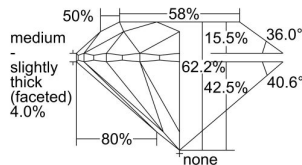

GIA®

FACSIMILE

GIA REPORT

6411953964

Verify this report at GIA.edu

GIA NATURAL DIAMOND DOSSIER®

January 21, 2022
GIA Report Number **6411953964**
Shape and Cutting Style ..... **Round Brilliant**
Measurements ..... **5.07 - 5.10 x 3.16 mm**

GRADING RESULTS

Carat Weight ..... **0.51 carat**
Color Grade ..... **I**
Clarity Grade **VS2**
Cut Grade ..... **Excellent**

ADDITIONAL GRADING INFORMATION

Polish ..... **Excellent**
Symmetry ..... **Very Good**
Fluorescence ..... **Faint**
Clarity Characteristics..... **Crystal, Feather, Cloud**
Inscription(s): **GIA 6411953964**

PROPORTIONS

Profile to actual proportions

GRADING SCALES

GIA COLOR SCALE

COLOREDNESS	D
	E
	F
	G
	H
	I
	J
NEAR COLORLESS	K
	L
	M
FAINTE	N
	O
	P
	R
	S
	T
	U
	V
	W
	X
	Y
LIGHT	Z

GIA CLARITY SCALE

FLAWLESS	VERY VERY SLIGHTLY INCLUDED	VVS₁	
			VVS₂
INTERNALLY FLAWLESS	VERY SLIGHTLY INCLUDED	VS₁	
		VS₂	
SLIGHTLY INCLUDED	SLIGHTLY INCLUDED	SI₁	
		SI₂	
INCLUDED	INCLUDED	I₁	
		I₂	
		I₃	

GIA CUT SCALE

EXCELLENT
VERY GOOD
GOOD
FAIR
POOR