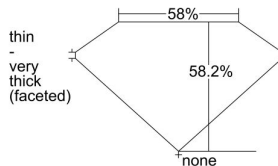

GIA®

FACSIMILE

GIA REPORT 6411758982

Verify this report at GIA.edu

GIA NATURAL DIAMOND DOSSIER®

December 23, 2021
GIA Report Number **6411758982**
Shape and Cutting Style ..... **Heart Brilliant**
Measurements ..... **3.99 x 4.68 x 2.72 mm**

GRADING RESULTS

Carat Weight ..... **0.30 carat**
Color Grade ..... **G**
Clarity Grade **VS1**

ADDITIONAL GRADING INFORMATION

Polish ..... **Excellent**
Symmetry ..... **Very Good**
Fluorescence ..... **Faint**
Clarity Characteristics ..... **Cloud, Indented Natural**
Inscription(s): **GIA 6411758982**

PROPORTIONS

Profile not to actual proportions

GRADING SCALES

GIA COLOR SCALE		GIA CLARITY SCALE			
COLORLESS	D	VERY VERY SLIGHTLY INCLUDED	FLAWLESS		
	E		INTERNALLY FLAWLESS		
	F	VERY SLIGHTLY INCLUDED	VVS₁		
	G		VVS₂		
	H		VS₁		
	NEAR COLORLESS	I	SLIGHTLY INCLUDED	VS₂	
		J		SI₁	
		FAINT	K	INCLUDED	SI₂
			L		I₁
			M		I₂
VERT LIGHT	N	LIGHT	I₃		
	O				
	P				
	Q				
	R