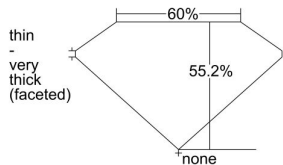

GIA®

FACSIMILE

GIA REPORT 6411264758

Verify this report at GIA.edu

GIA NATURAL DIAMOND DOSSIER®

November 15, 2021
GIA Report Number **6411264758**
Shape and Cutting Style ..... **Heart Brilliant**
Measurements ..... **5.04 x 5.34 x 2.94 mm**

GRADING RESULTS

Carat Weight ..... **0.50 carat**
Color Grade ..... **I**
Clarity Grade **S11**

ADDITIONAL GRADING INFORMATION

Polish ..... **Excellent**
Symmetry ..... **Good**
Fluorescence ..... **None**
Clarity Characteristics ..... **Twinning Wisp, Crystal**
Inscription(s): **GIA 6411264758**

PROPORTIONS

Profile not to actual proportions

GRADING SCALES

GIA COLOR SCALE		GIA CLARITY SCALE			
COLORLESS	D	VERY VERY SLIGHTLY INCLUDED	FLAWLESS		
	E		INTERNALLY FLAWLESS		
	F		VVS₁		
	NEAR COLORLESS	G	VVS₂		
		H	VERY SLIGHTLY INCLUDED	VS₁	
		I		VS₂	
		FAINT	J	SLIGHTLY INCLUDED	S1₁
	K		S1₂		
	L		INCLUDED		I₁
	M			I₂	
N	I₃				
VERT LIGHT	O				
	P				
	Q				
	R				
	LIGHT	S			
		T			
U					
V					
	W				
	X				
	Y				
	Z