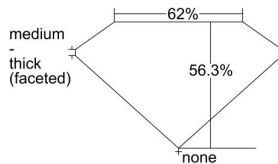

GIA®

FACSIMILE

GIA REPORT 6411262653

Verify this report at GIA.edu

GIA NATURAL DIAMOND DOSSIER®

November 17, 2021
GIA Report Number 6411262653
Shape and Cutting Style ..... Heart Brilliant
Measurements ..... 4.22 x 4.61 x 2.59 mm

GRADING RESULTS

Carat Weight ..... 0.30 carat
Color Grade ..... G
Clarity Grade VVS1

ADDITIONAL GRADING INFORMATION

Polish ..... Excellent
Symmetry ..... Very Good
Fluorescence ..... Faint
Clarity Characteristics ..... Pinpoint, Feather, Natural
Inscription(s): GIA 6411262653

PROPORTIONS

Profile not to actual proportions

GRADING SCALES

GIA COLOR SCALE		GIA CLARITY SCALE			
COLORLESS	D	VERY VERY SLIGHTLY INCLUDED	FLAWLESS		
	E		INTERNALLY FLAWLESS		
	F	VERY SLIGHTLY INCLUDED	VVS₁		
	G		VVS₂		
	H		VS₁		
	NEAR COLORLESS	I	SLIGHTLY INCLUDED	VS₂	
		J		SI₁	
		FAINT	K	INCLUDED	SI₂
			L		I₁
			M		I₂
N			I₃		
VERT LIGHT	O				
	P				
	Q				
	R				
	LIGHT	S			
		T			
U					
V					
W					
X					
Y					
Z