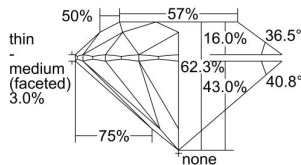

GIA®

FACSIMILE

GIA REPORT

6411146312

Verify this report at GIA.edu

GIA NATURAL DIAMOND DOSSIER®

December 07, 2021
GIA Report Number 6411146312
Shape and Cutting Style ..... Round Brilliant
Measurements ..... 4.27 - 4.30 x 2.67 mm

GRADING RESULTS

Carat Weight ..... 0.30 carat
Color Grade ..... J
Clarity Grade S11
Cut Grade ..... Excellent

ADDITIONAL GRADING INFORMATION

Polish ..... Excellent
Symmetry ..... Excellent
Fluorescence ..... Faint
Clarity Characteristics ..... Knot, Cloud
Inscription(s): GIA 6411146312

PROPORTIONS

Profile to actual proportions

GRADING SCALES

GIA COLOR SCALE	GIA CLARITY SCALE	GIA CUT SCALE
COLOREDNESS	FLAWLESS	EXCELLENT
D	INTERNALLY FLAWLESS	
E	VVS₁	VERY GOOD
F		
G	VS₁	GOOD
H		
I	SI₁	FAIR
J		
K	I₁	POOR
L		
M	I₂	
N	I₃	
O		
P		
Q		
R		
S		
T		
U		
V		
W		
X		
Y		
Z