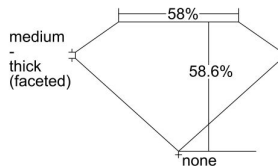

GIA®

FACSIMILE

GIA REPORT 6411038915

Verify this report at GIA.edu

GIA NATURAL DIAMOND DOSSIER®

November 30, 2021
GIA Report Number 6411038915
Shape and Cutting Style ..... Heart Brilliant
Measurements ..... 4.34 x 4.89 x 2.86 mm

GRADING RESULTS

Carat Weight ..... 0.35 carat
Color Grade ..... H
Clarity Grade VS1

ADDITIONAL GRADING INFORMATION

Polish ..... Excellent
Symmetry ..... Very Good
Fluorescence ..... None
Clarity Characteristics..... Crystal, Feather, Cloud, Pinpoint
Inscription(s): GIA 6411038915

PROPORTIONS

Profile not to actual proportions

GRADING SCALES

GIA COLOR SCALE		GIA CLARITY SCALE			
COLORLESS	D	VERY VERY SLIGHTLY INCLUDED	FLAWLESS		
	E		INTERNALLY FLAWLESS		
	F	VERY SLIGHTLY INCLUDED	VVS₁		
	G		VVS₂		
	H		VS₁		
	NEAR COLORLESS	I	SLIGHTLY INCLUDED	VS₂	
		J		SI₁	
		FAINT	K	INCLUDED	SI₂
			L		I₁
			M		I₂
VERT LIGHT	N	LIGHT	I₃		
	O				
	P				
	Q				
	R