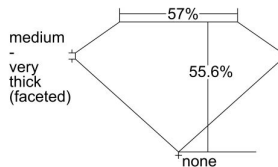

GIA®

FACSIMILE

GIA REPORT 6405971341

Verify this report at GIA.edu

GIA NATURAL DIAMOND DOSSIER®

November 30, 2021
GIA Report Number 6405971341
Shape and Cutting Style ..... Heart Brilliant
Measurements ..... 5.04 x 5.32 x 2.96 mm

GRADING RESULTS

Carat Weight ..... 0.50 carat
Color Grade ..... D
Clarity Grade VVS1

ADDITIONAL GRADING INFORMATION

Polish ..... Excellent
Symmetry ..... Very Good
Fluorescence ..... Faint
Clarity Characteristics..... Pinpoint, Feather, Surface Graining
Inscription(s): GIA 6405971341

PROPORTIONS

Profile not to actual proportions

GRADING SCALES

GIA COLOR SCALE		GIA CLARITY SCALE			
COLORLESS	D	VERY VERY SLIGHTLY INCLUDED	FLAWLESS		
	E		INTERNALLY FLAWLESS		
	F	VERY SLIGHTLY INCLUDED	VVS₁		
	G		VVS₂		
	H		VS₁		
	NEAR COLORLESS	I	SLIGHTLY INCLUDED	VS₂	
		J		SI₁	
		FAINT	K	INCLUDED	SI₂
			L		I₁
			M		I₂
VERT LIGHT			N	INCLUDED	I₃
			O		
			P		
	Q				
LIGHT	R				
	S				
	T				
	U				
	V				
	Z