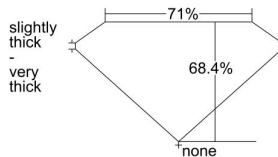

GIA®

FACSIMILE

GIA REPORT 6405840285

Verify this report at GIA.edu

GIA NATURAL DIAMOND DOSSIER®

November 17, 2021
GIA Report Number **6405840285**
Shape and Cutting Style ..... **Square Modified Brilliant**
Measurements ..... **3.85 x 3.81 x 2.61 mm**

GRADING RESULTS

Carat Weight ..... **0.32 carat**
Color Grade ..... **D**
Clarity Grade **S11**

ADDITIONAL GRADING INFORMATION

Polish ..... **Excellent**
Symmetry ..... **Good**
Fluorescence ..... **Faint**
Clarity Characteristics ..... **Crystal, Cloud, Feather**
Inscription(s): **GIA 6405840285**

PROPORTIONS

Profile not to actual proportions

GRADING SCALES

GIA COLOR SCALE		GIA CLARITY SCALE			
COLORLESS	D	VERY SLIGHTLY INCLUDED	FLAWLESS		
	E		INTERNALLY FLAWLESS		
	F		VVS₁		
	NEAR COLORLESS	G	SLIGHTLY INCLUDED	VVS₂	
		H		VS₁	
		FAINT	I	VERY SLIGHTLY INCLUDED	VS₂
			J		S1₁
			K	SLIGHTLY INCLUDED	S1₂
	VERY LIGHT	L	I₁		
		M	INCLUDED		I₂
N	I₃				
LIGHT	O				
	P				
	Q				
	R				
	S				
	T				
U					
V					
W					
X					
Y					
Z