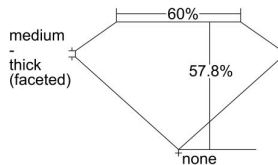

GIA®

FACSIMILE

GIA REPORT 6405786703

Verify this report at GIA.edu

GIA NATURAL DIAMOND DOSSIER®

November 12, 2021
GIA Report Number **6405786703**
Shape and Cutting Style ..... **Heart Brilliant**
Measurements ..... **4.33 x 4.99 x 2.89 mm**

GRADING RESULTS

Carat Weight ..... **0.37 carat**
Color Grade ..... **H**
Clarity Grade **VS1**

ADDITIONAL GRADING INFORMATION

Polish ..... **Excellent**
Symmetry ..... **Very Good**
Fluorescence ..... **None**
Clarity Characteristics ..... **Feather**
Inscription(s): **GIA 6405786703**

PROPORTIONS

Profile not to actual proportions

GRADING SCALES

GIA COLOR SCALE		GIA CLARITY SCALE			
COLORLESS	D	VERY VERY SLIGHTLY INCLUDED	FLAWLESS		
	E		INTERNALLY FLAWLESS		
	F	VERY SLIGHTLY INCLUDED	VVS₁		
	G		VVS₂		
	H		VS₁		
	NEAR COLORLESS	I	SLIGHTLY INCLUDED	VS₂	
		J		SI₁	
		FAINT	K	INCLUDED	SI₂
			L		I₁
			M		I₂
VERT LIGHT	N	INCLUDED	I₃		
	O				
	P				
	Q				
	R				
LIGHT	S				
	T				
	U				
	V				
	W				
	X				
	Y				
	Z